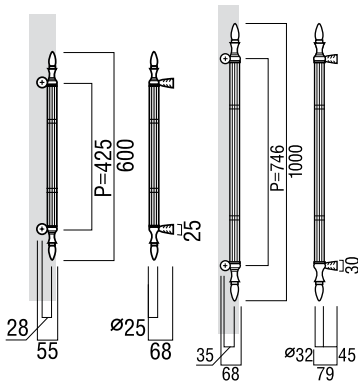

MEDIUM ENTRY PULLS *by Elmes of Japan*

T811

base material
Brass

available finish
Polished Brass (PB)

available sizes (mm)
Length 1000, Centres 746
Length 600, Centres 425

fixing hole sizes
Door 10mm, Glass 16mm

specification code
T811 - 1000 - PB
T811 - 600 - PB

G811

base material
Brass

available finish
Polished Brass (PB)

available sizes (mm)
Length 1000, Centres 746
Length 600, Centres 425

fixing hole sizes
Door 10mm, Glass 16mm

specification code
G811 - 1000 - PB
G811 - 600 - PB