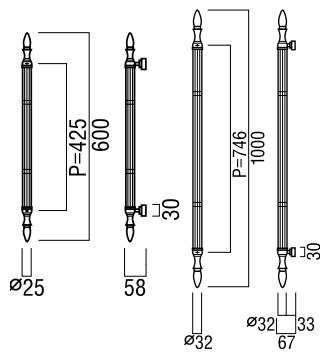

MEDIUM ENTRY PULLS *by Elmes of Japan*

T811

base material
Brass

available finish
Polished Brass (PB)

available sizes (mm)
Length 1000, Centres 746
Length 600, Centres 425

fixing hole sizes
Door 10mm, Glass 16mm

specification code
T811 - 1000 - PB
T811 - 600 - PB

G811

base material
Brass

available finish
Polished Brass (PB)

available sizes (mm)
Length 1000, Centres 746
Length 600, Centres 425

fixing hole sizes
Door 10mm, Glass 16mm

specification code
G811 - 1000 - PB
G811 - 600 - PB