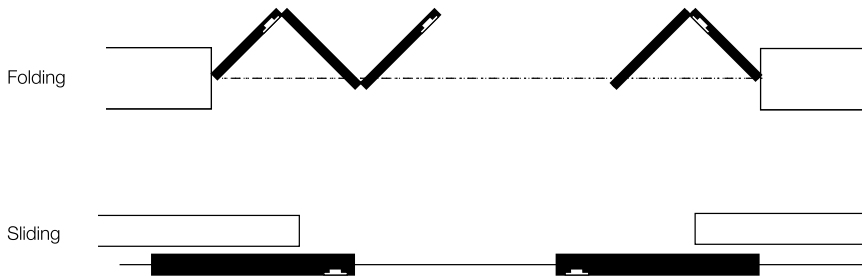

DH dropbolts will resist high winds and are rated to resist a 250kg load in Western Red Cedar and 450kg in Amooro. DH features a unique damage-proof mechanism for bifold doors which prevents the bolt being operated if the key is left in the lock. The bolts are easily installed with a dedicated router bit. The bolts are supplied keyed alike and may be rekeyed by a professional locksmith.

Architectural Detail

Patent granted

DH dropbolt assembly

HA-001.DXF

## INSTALLATION

Dropbolts locations in some typical configurations.