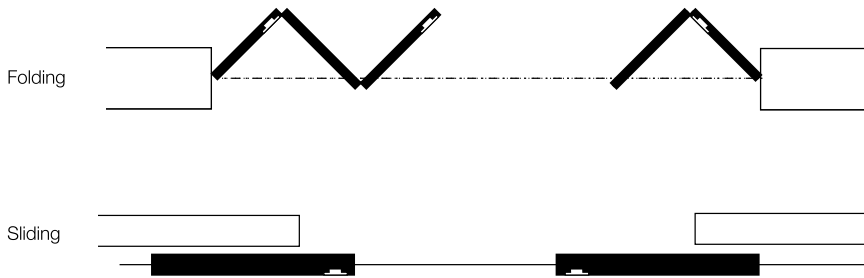

DH dropbolts will resist high winds and are rated to resist a 250kg load in Western Red Cedar and 450kg in Amooro. DH features a unique damage-proof mechanism for bifold doors which prevents the bolt being operated if the key is left in the lock. The bolts are easily installed with a dedicated router bit. The bolts are supplied keyed alike and may be rekeyed by a professional locksmith.

Architectural Detail

Patent granted

DH dropbolt assembly

HA-001.DXF

INSTALLATION

Dropbolts locations in some typical configurations.

Centor DH Dropbolt CONTINUED

DH / KEYED

PARTS	PRODUCT CODE	DESCRIPTION
	DBHA200KSTG	200mm dropbolt, keyed, PVD brass
	DBHA200KSX	200mm dropbolt, keyed, brushed metallic
	DBHA200KSL	200mm dropbolt, keyed, black powdercoat
	DBHA200KSW	200mm dropbolt, keyed, white powdercoat
	DBHA400KSTG	400mm dropbolt, keyed, PVD brass
	DBHA400KSX	400mm dropbolt, keyed, brushed metallic
	DBHA400KSL	400mm dropbolt, keyed, black powdercoat
	DBHA400KSW	400mm dropbolt, keyed, white powdercoat