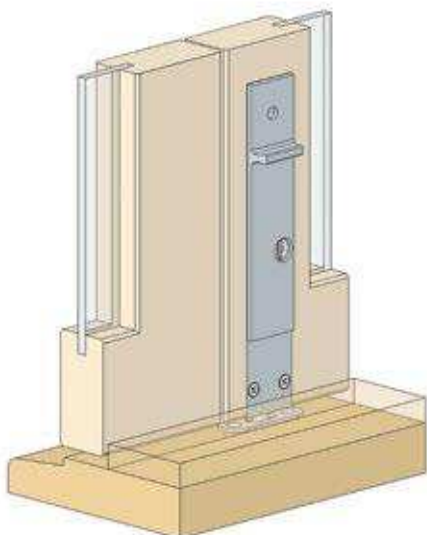

Architectural Detail

Patent granted

DH dropbolt assembly