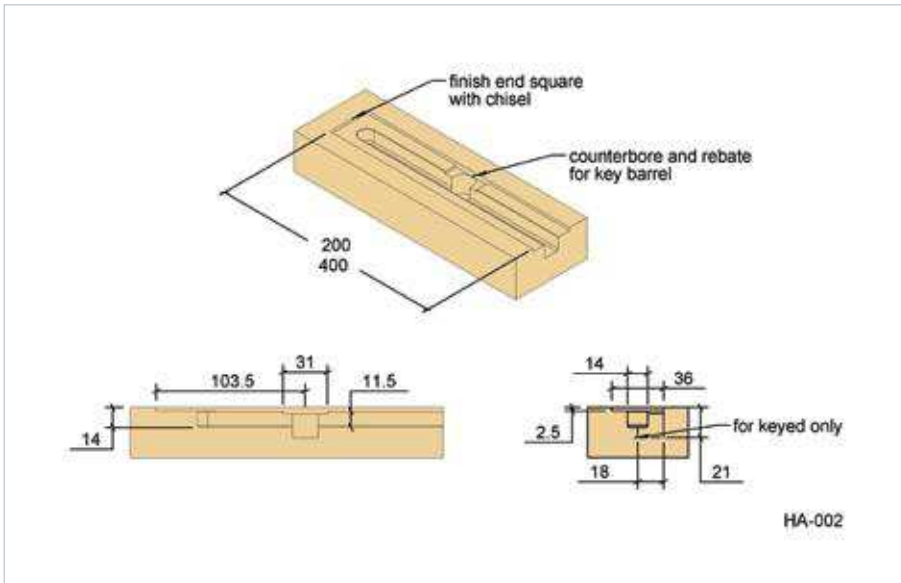

DH SPECIFICATIONS	
max wind load	450kg force
min door thickness	35mm
security	keyed, non-keyed
dropbolt lengths	200/400mm
throw length	40mm
finishes	PVD brass brushed metallic black powdercoat white powdercoat

Architectural Detail

Patent granted

DH dropbolt assembly

HA-001.DXF

INSTALLATION

Dropbolts locations in some typical configurations.

Centor DH Dropbolt CONTINUED

DH / KEYED

PARTS	PRODUCT CODE	DESCRIPTION
	DBHA200KSTG	200mm dropbolt, keyed, PVD brass
	DBHA200KSX	200mm dropbolt, keyed, brushed metallic
	DBHA200KSL	200mm dropbolt, keyed, black powdercoat
	DBHA200KSW	200mm dropbolt, keyed, white powdercoat
	DBHA400KSTG	400mm dropbolt, keyed, PVD brass
	DBHA400KSX	400mm dropbolt, keyed, brushed metallic
	DBHA400KSL	400mm dropbolt, keyed, black powdercoat
	DBHA400KSW	400mm dropbolt, keyed, white powdercoat