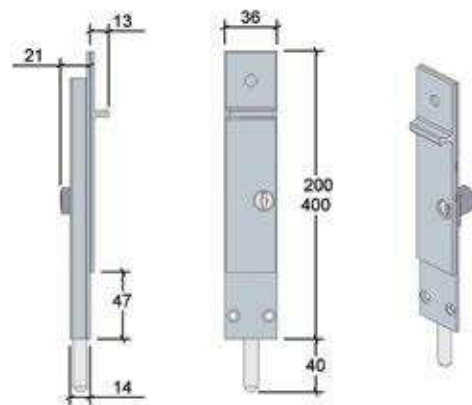

HA-001.DXF