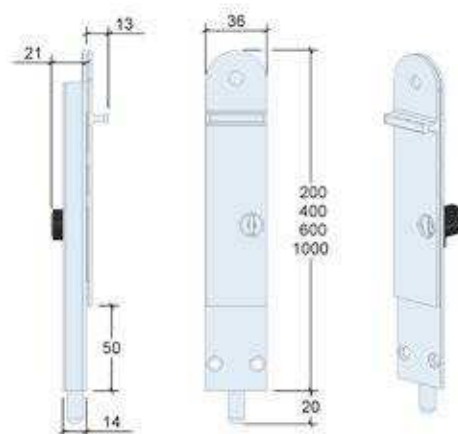

FO-001.DXF