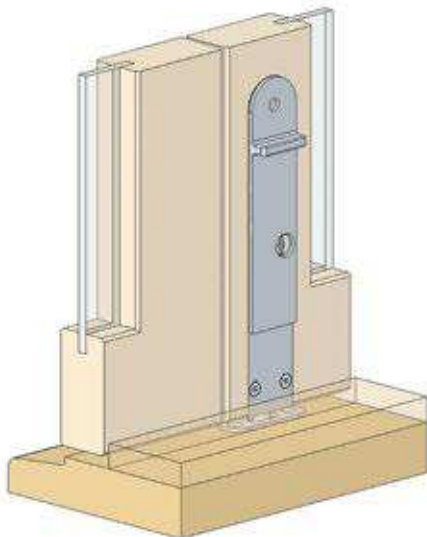

Architectural Detail

Patent granted

DF dropbolt assembly