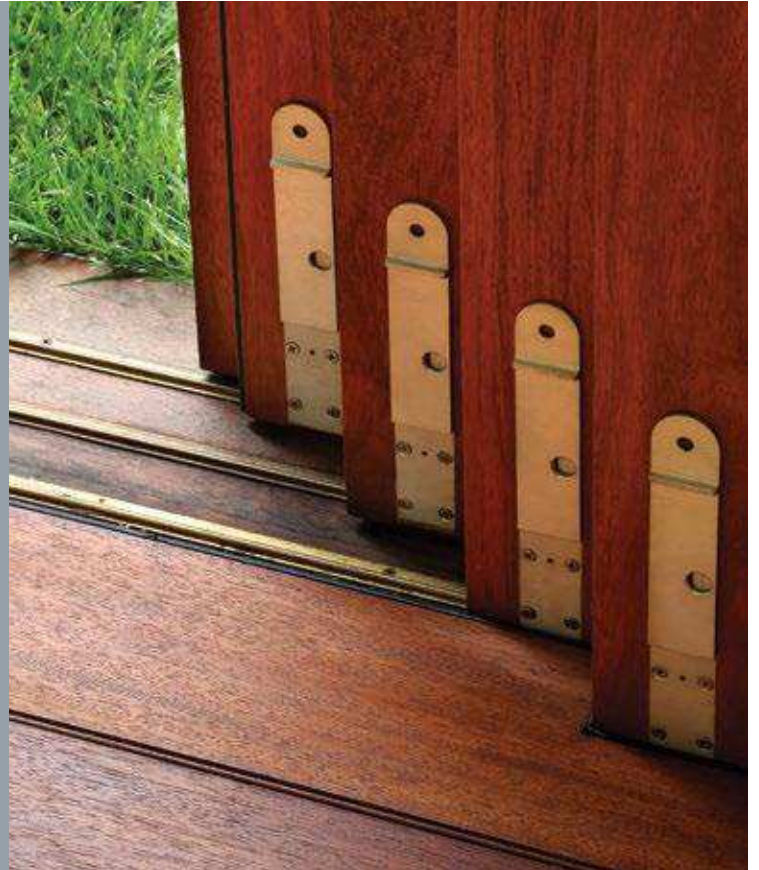

Centor DF Dropbolt

Suited to outward opening bifold doors, french doors and sliding doors, Centor DF comes with a 20mm throw and rounded styling. An extensive range of lengths (to 1000mm) and finishes are available.

DF SPECIFICATIONS	
max wind load	450kg force
min door thickness	35mm
security	keyed, non-keyed
dropbolt lengths	200/400/600/1000mm
throw length	20mm
finishes	PVD brass natural anodised black powdercoat white powdercoat custom powdercoat* chrome brushed metallic

*Custom powdercoat available by special order.

DF dropbolts will resist high winds and is rated to resist a 250kg load in Western Red Cedar and 450kg in Amoorra. Centor can provide a test certificate on application. DF features a unique damage-proof mechanism for bifold doors which prevents the bolt being operated if the key is left in the lock. The bolts are easily installed with a dedicated router bit and are available in PVD brass, brushed metallic, chrome, natural anodised and custom powdercoat finishes. The bolts are available keyed alike and may be rekeyed by a professional locksmith.