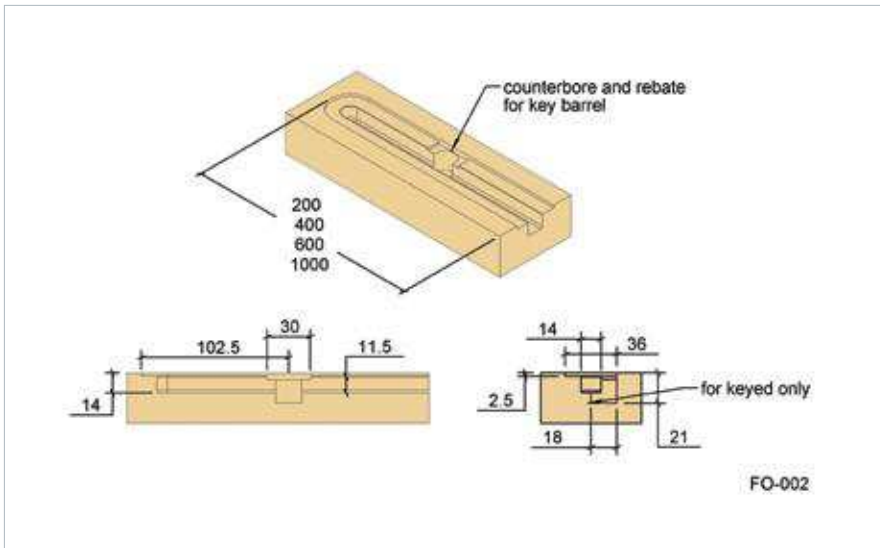

DF / NON-KEYED

PARTS	PRODUCT CODE	DESCRIPTION
	DBFO200NRTG	200mm dropbolt, non-keyed, PVD brass
	DBFO200NRN	200mm dropbolt, non-keyed, natural anodised
	DBFO200NRL	200mm dropbolt, non-keyed, black powdercoat
	DBFO200NRW	200mm dropbolt, non-keyed, white powdercoat
	DBFO200NRPC	200mm dropbolt, non-keyed, custom powdercoat
	DBFO200NRC	200mm dropbolt, non-keyed, chrome
	DBFO200NRX	200mm dropbolt, non-keyed, brushed metallic
	DBFO400NRTG	400mm dropbolt, non-keyed, PVD brass
	DBFO400NRN	400mm dropbolt, non-keyed, natural anodised
	DBFO400NRL	400mm dropbolt, non-keyed, black powdercoat
	DBFO400NRW	400mm dropbolt, non-keyed, white powdercoat
	DBFO400NRPC	400mm dropbolt, non-keyed, custom powdercoat
	DBFO400NRC	400mm dropbolt, non-keyed, chrome
	DBFO400NRX	400mm dropbolt, non-keyed, brushed metallic
	DBFO600NRTG	600mm dropbolt, non-keyed, PVD brass
	DBFO600NRN	600mm dropbolt, non-keyed, natural anodised
	DBFO600NRL	600mm dropbolt, non-keyed, black powdercoat
	DBFO600NRW	600mm dropbolt, non-keyed, white powdercoat
	DBFO600NRPC	600mm dropbolt, non-keyed, custom powdercoat
	DBFO600NRC	600mm dropbolt, non-keyed, chrome
DBFO600NRX	600mm dropbolt, non-keyed, brushed metallic	
DBFO1000NRN	1000mm dropbolt, non-keyed, natural anodised	
DBFO1000NRL	1000mm dropbolt, non-keyed, black powdercoat	
DBFO1000NRW	1000mm dropbolt, non-keyed, white powdercoat	
DBFO1000NRPC	1000mm dropbolt, non-keyed, custom powdercoat	
DBFO1000NRX	1000mm dropbolt, non-keyed, brushed metallic	

Custom powdercoat available by special order.