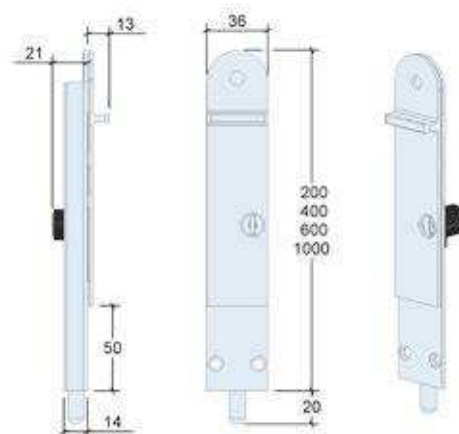

Centor DF Dropbolt

Suited to outward opening bifold doors, french doors and sliding doors, Centor DF comes with a 20mm throw and rounded styling. An extensive range of lengths (to 1000mm) and finishes are available.

DF SPECIFICATIONS	
max wind load	450kg force
min door thickness	35mm
security	keyed, non-keyed
dropbolt lengths	200/400/600/1000mm
throw length	20mm
finishes	PVD brass natural anodised black powdercoat white powdercoat custom powdercoat* chrome brushed metallic

*Custom powdercoat available by special order.

DF dropbolts will resist high winds and is rated to resist a 250kg load in Western Red Cedar and 450kg in Amooro. Centor can provide a test certificate on application. DF features a unique damage-proof mechanism for bifold doors which prevents the bolt being operated if the key is left in the lock. The bolts are easily installed with a dedicated router bit and are available in PVD brass, brushed metallic, chrome, natural anodised and custom powdercoat finishes. The bolts are available keyed alike and may be rekeyed by a professional locksmith.

DF dropbolt assembly

FO-001.DXF