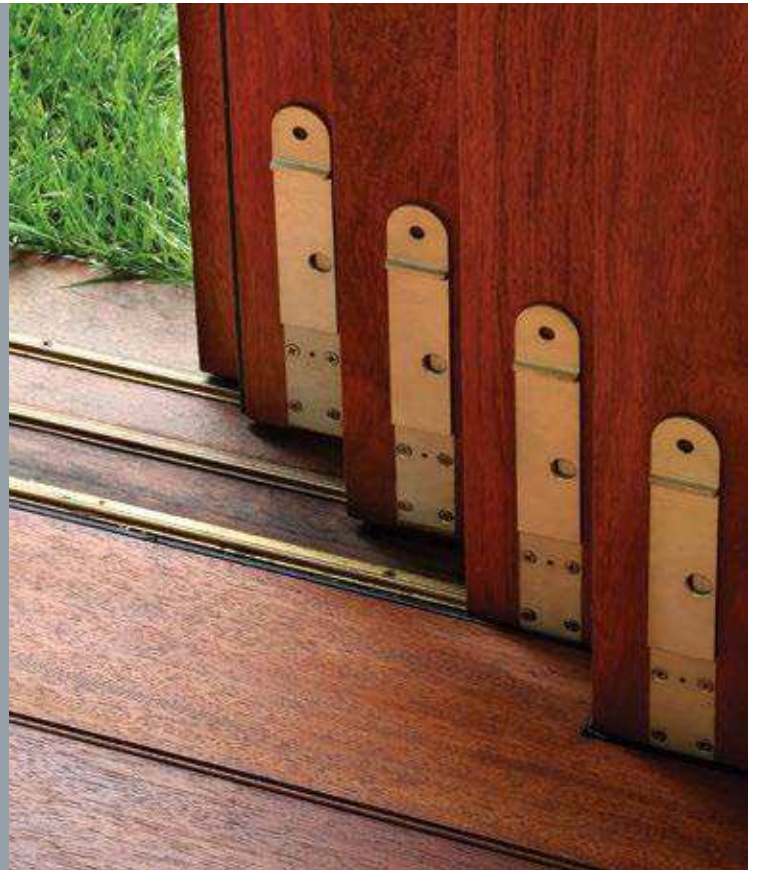

## Centor DF Dropbolt

Suited to outward opening bifold doors, french doors and sliding doors, Centor DF comes with a 20mm throw and rounded styling. An extensive range of lengths (to 1000mm) and finishes are available.

DF SPECIFICATIONS	
max wind load	450kg force
min door thickness	35mm
security	keyed, non-keyed
dropbolt lengths	200/400/600/1000mm
throw length	20mm
finishes	PVD brass natural anodised black powdercoat white powdercoat custom powdercoat* chrome brushed metallic

\*Custom powdercoat available by special order.

DF dropbolts will resist high winds and is rated to resist a 250kg load in Western Red Cedar and 450kg in Amooro. Centor can provide a test certificate on application. DF features a unique damage-proof mechanism for bifold doors which prevents the bolt being operated if the key is left in the lock. The bolts are easily installed with a dedicated router bit and are available in PVD brass, brushed metallic, chrome, natural anodised and custom powdercoat finishes. The bolts are available keyed alike and may be rekeyed by a professional locksmith.