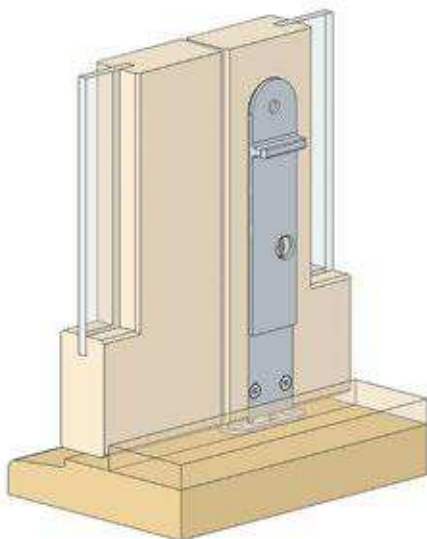

Architectural Detail

DF dropbolt assembly