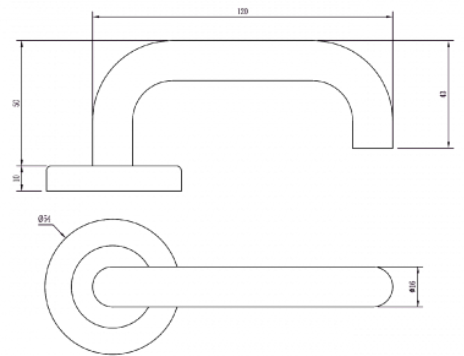

B ROUND ROSE DOOR FURNITURE PASSAGE SET 50 LEVER

DETAILS

PRODUCT CODE

B0150SSS

DOOR THICKNESS

Suits 32-50mm Doors

FIXING

Concealed 38mm-41mm horizontal bolt through fixing

HANDING

Non-Handed

MATERIAL

304 Grade Stainless Steel

OVERALL DIAMETER

54mm

OVERALL THICKNESS

10mm

PRODUCT SERIES

B Round Rose Door Furniture

WARRANTIES

25 Years Mechanical

NOTES

Product code identifies SSS finish

FINISHES

Satin Rose Gold (SRG)

Satin Graphite (SGR)

Satin Black (SBL)

Satin Antique Bronze (SABZ)

Satin Antique Brass (SAB)

Satin Stainless Steel (SSS)

Polished Stainless Steel (PSS)

CERTIFICATIONS