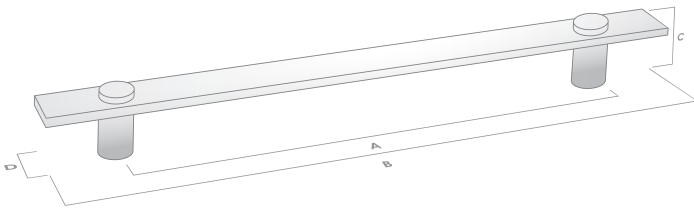

SPECIFICATION SHEET

MADERA

The Timber Collection

Handle
European Beech

Code	CTC (A)	Length (B)	Projection (C)	Width (D)	Finish
301.050.04	-	50mm	36mm	22 x 8mm	Euro Beech/Matte Black
301.160.04	160mm	210mm	36mm	22 x 8mm	Euro Beech/Matte Black
301.224.04	224mm	274mm	36mm	22 x 8mm	Euro Beech/Matte Black
301.288.04	288mm	344mm	36mm	22 x 8mm	Euro Beech/Matte Black
301.416.04	416mm	480mm	36mm	22 x 8mm	Euro Beech/Matte Black
301.050.06	-	50mm	36mm	22 x 8mm	Euro Beech/Polished Chrome
301.160.06	160mm	210mm	36mm	22 x 8mm	Euro Beech/Polished Chrome
301.224.06	224mm	274mm	36mm	22 x 8mm	Euro Beech/Polished Chrome
301.288.06	288mm	344mm	36mm	22 x 8mm	Euro Beech/Polished Chrome
301.416.06	416mm	480mm	36mm	22 x 8mm	Euro Beech/Polished Chrome
301.050.08	-	50mm	36mm	22 x 8mm	Euro Beech/Polished Gold
301.160.08	160mm	210mm	36mm	22 x 8mm	Euro Beech/Polished Gold
301.224.08	224mm	274mm	36mm	22 x 8mm	Euro Beech/Polished Gold
301.288.08	288mm	344mm	36mm	22 x 8mm	Euro Beech/Polished Gold
301.416.08	416mm	480mm	36mm	22 x 8mm	Euro Beech/Polished Gold
301.050.15	-	50mm	36mm	22 x 8mm	Euro Beech/Satin Chrome
301.160.15	160mm	210mm	36mm	22 x 8mm	Euro Beech/Satin Chrome
301.224.15	224mm	274mm	36mm	22 x 8mm	Euro Beech/Satin Chrome
301.288.15	288mm	344mm	36mm	22 x 8mm	Euro Beech/Satin Chrome
301.416.15	416mm	480mm	36mm	22 x 8mm	Euro Beech/Satin Chrome
301.050.32	-	50mm	36mm	22 x 8mm	Euro Beech/Brushed Gold
301.160.32	160mm	210mm	36mm	22 x 8mm	Euro Beech/Brushed Gold
301.224.32	224mm	274mm	36mm	22 x 8mm	Euro Beech/Brushed Gold
301.288.32	288mm	344mm	36mm	22 x 8mm	Euro Beech/Brushed Gold
301.416.32	416mm	480mm	36mm	22 x 8mm	Euro Beech/Brushed Gold

Available Finishes: