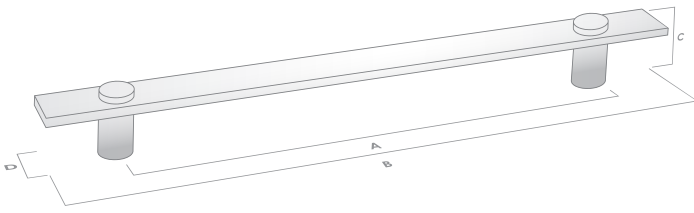

### The Timber Collection

Handle  
Tasmanian Oak

| Code       | CTC (A) | Length (B) | Projection (C) | Width (D) | Finish                  |
|------------|---------|------------|----------------|-----------|-------------------------|
| 300.050.04 | -       | 50mm       | 36mm           | 22 x 8mm  | Tas Oak/Matte Black     |
| 300.160.04 | 160mm   | 210mm      | 36mm           | 22 x 8mm  | Tas Oak/Matte Black     |
| 300.224.04 | 224mm   | 274mm      | 36mm           | 22 x 8mm  | Tas Oak/Matte Black     |
| 300.288.04 | 288mm   | 344mm      | 36mm           | 22 x 8mm  | Tas Oak/Matte Black     |
| 300.416.04 | 416mm   | 480mm      | 36mm           | 22 x 8mm  | Tas Oak/Matte Black     |
| 300.050.06 | -       | 50mm       | 36mm           | 22 x 8mm  | Tas Oak/Polished Chrome |
| 300.160.06 | 160mm   | 210mm      | 36mm           | 22 x 8mm  | Tas Oak/Polished Chrome |
| 300.224.06 | 224mm   | 274mm      | 36mm           | 22 x 8mm  | Tas Oak/Polished Chrome |
| 300.288.06 | 288mm   | 344mm      | 36mm           | 22 x 8mm  | Tas Oak/Polished Chrome |
| 300.416.06 | 416mm   | 480mm      | 36mm           | 22 x 8mm  | Tas Oak/Polished Chrome |
| 300.050.08 | -       | 50mm       | 36mm           | 22 x 8mm  | Tas Oak/Polished Gold   |
| 300.160.08 | 160mm   | 210mm      | 36mm           | 22 x 8mm  | Tas Oak/Polished Gold   |
| 300.224.08 | 224mm   | 274mm      | 36mm           | 22 x 8mm  | Tas Oak/Polished Gold   |
| 300.288.08 | 288mm   | 344mm      | 36mm           | 22 x 8mm  | Tas Oak/Polished Gold   |
| 300.416.08 | 416mm   | 480mm      | 36mm           | 22 x 8mm  | Tas Oak/Polished Gold   |
| 300.050.08 | -       | 50mm       | 36mm           | 22 x 8mm  | Tas Oak/Satin Chrome    |
| 300.160.15 | 160mm   | 210mm      | 36mm           | 22 x 8mm  | Tas Oak/Satin Chrome    |
| 300.224.15 | 224mm   | 274mm      | 36mm           | 22 x 8mm  | Tas Oak/Satin Chrome    |
| 300.288.15 | 288mm   | 344mm      | 36mm           | 22 x 8mm  | Tas Oak/Satin Chrome    |
| 300.416.15 | 416mm   | 480mm      | 36mm           | 22 x 8mm  | Tas Oak/Satin Chrome    |
| 300.050.32 | -       | 50mm       | 36mm           | 22 x 8mm  | Tas Oak/Brushed Gold    |
| 300.160.32 | 160mm   | 210mm      | 36mm           | 22 x 8mm  | Tas Oak/Brushed Gold    |
| 300.224.32 | 224mm   | 274mm      | 36mm           | 22 x 8mm  | Tas Oak/Brushed Gold    |
| 300.288.32 | 288mm   | 344mm      | 36mm           | 22 x 8mm  | Tas Oak/Brushed Gold    |
| 300.416.32 | 416mm   | 480mm      | 36mm           | 22 x 8mm  | Tas Oak/Brushed Gold    |