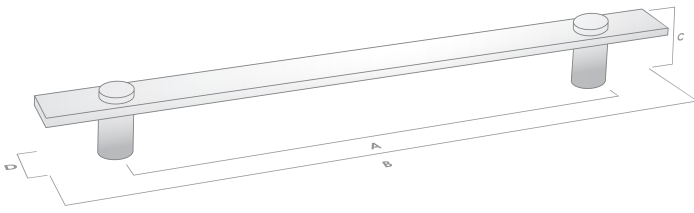

The Timber Collection

Handle
European Beech

Code	CTC (A)	Length (B)	Projection (C)	Width (D)	Finish
301.050.04	-	50mm	36mm	22 x 8mm	Euro Beech/Matte Black
301.160.04	160mm	210mm	36mm	22 x 8mm	Euro Beech/Matte Black
301.224.04	224mm	274mm	36mm	22 x 8mm	Euro Beech/Matte Black
301.288.04	288mm	344mm	36mm	22 x 8mm	Euro Beech/Matte Black
301.416.04	416mm	480mm	36mm	22 x 8mm	Euro Beech/Matte Black
301.050.06	-	50mm	36mm	22 x 8mm	Euro Beech/Polished Chrome
301.160.06	160mm	210mm	36mm	22 x 8mm	Euro Beech/Polished Chrome
301.224.06	224mm	274mm	36mm	22 x 8mm	Euro Beech/Polished Chrome
301.288.06	288mm	344mm	36mm	22 x 8mm	Euro Beech/Polished Chrome
301.416.06	416mm	480mm	36mm	22 x 8mm	Euro Beech/Polished Chrome
301.050.08	-	50mm	36mm	22 x 8mm	Euro Beech/Polished Gold
301.160.08	160mm	210mm	36mm	22 x 8mm	Euro Beech/Polished Gold
301.224.08	224mm	274mm	36mm	22 x 8mm	Euro Beech/Polished Gold
301.288.08	288mm	344mm	36mm	22 x 8mm	Euro Beech/Polished Gold
301.416.08	416mm	480mm	36mm	22 x 8mm	Euro Beech/Polished Gold
301.050.15	-	50mm	36mm	22 x 8mm	Euro Beech/Satin Chrome
301.160.15	160mm	210mm	36mm	22 x 8mm	Euro Beech/Satin Chrome
301.224.15	224mm	274mm	36mm	22 x 8mm	Euro Beech/Satin Chrome
301.288.15	288mm	344mm	36mm	22 x 8mm	Euro Beech/Satin Chrome
301.416.15	416mm	480mm	36mm	22 x 8mm	Euro Beech/Satin Chrome
301.050.32	-	50mm	36mm	22 x 8mm	Euro Beech/Brushed Gold
301.160.32	160mm	210mm	36mm	22 x 8mm	Euro Beech/Brushed Gold
301.224.32	224mm	274mm	36mm	22 x 8mm	Euro Beech/Brushed Gold
301.288.32	288mm	344mm	36mm	22 x 8mm	Euro Beech/Brushed Gold
301.416.32	416mm	480mm	36mm	22 x 8mm	Euro Beech/Brushed Gold