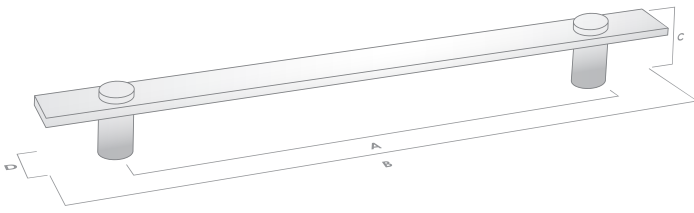

SPECIFICATION SHEET

MADERA

The Timber Collection

Handle
Tasmanian Oak

Code	CTC (A)	Length (B)	Projection (C)	Width (D)	Finish
300.050.04	-	50mm	36mm	22 x 8mm	Tas Oak/Matte Black
300.160.04	160mm	210mm	36mm	22 x 8mm	Tas Oak/Matte Black
300.224.04	224mm	274mm	36mm	22 x 8mm	Tas Oak/Matte Black
300.288.04	288mm	344mm	36mm	22 x 8mm	Tas Oak/Matte Black
300.416.04	416mm	480mm	36mm	22 x 8mm	Tas Oak/Matte Black
300.050.06	-	50mm	36mm	22 x 8mm	Tas Oak/Polished Chrome
300.160.06	160mm	210mm	36mm	22 x 8mm	Tas Oak/Polished Chrome
300.224.06	224mm	274mm	36mm	22 x 8mm	Tas Oak/Polished Chrome
300.288.06	288mm	344mm	36mm	22 x 8mm	Tas Oak/Polished Chrome
300.416.06	416mm	480mm	36mm	22 x 8mm	Tas Oak/Polished Chrome
300.050.08	-	50mm	36mm	22 x 8mm	Tas Oak/Polished Gold
300.160.08	160mm	210mm	36mm	22 x 8mm	Tas Oak/Polished Gold
300.224.08	224mm	274mm	36mm	22 x 8mm	Tas Oak/Polished Gold
300.288.08	288mm	344mm	36mm	22 x 8mm	Tas Oak/Polished Gold
300.416.08	416mm	480mm	36mm	22 x 8mm	Tas Oak/Polished Gold
300.050.08	-	50mm	36mm	22 x 8mm	Tas Oak/Satin Chrome
300.160.15	160mm	210mm	36mm	22 x 8mm	Tas Oak/Satin Chrome
300.224.15	224mm	274mm	36mm	22 x 8mm	Tas Oak/Satin Chrome
300.288.15	288mm	344mm	36mm	22 x 8mm	Tas Oak/Satin Chrome
300.416.15	416mm	480mm	36mm	22 x 8mm	Tas Oak/Satin Chrome
300.050.32	-	50mm	36mm	22 x 8mm	Tas Oak/Brushed Gold
300.160.32	160mm	210mm	36mm	22 x 8mm	Tas Oak/Brushed Gold
300.224.32	224mm	274mm	36mm	22 x 8mm	Tas Oak/Brushed Gold
300.288.32	288mm	344mm	36mm	22 x 8mm	Tas Oak/Brushed Gold
300.416.32	416mm	480mm	36mm	22 x 8mm	Tas Oak/Brushed Gold