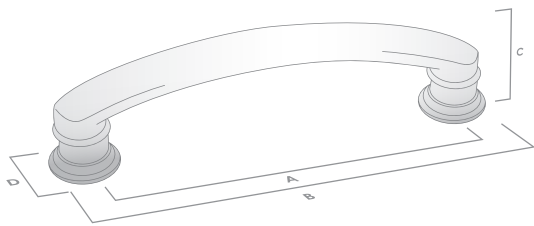

Code	CTC (A)	Length (B)	Width (D)	Projection (C)	Finish
208.076.10	76mm	87mm	13mm	24mm	Dull Brushed Nickel
208.076.28	76mm	87mm	13mm	24mm	Polished Nickel
208.076.35	76mm	87mm	13mm	24mm	Satin Brass
208.076.80	76mm	87mm	13mm	24mm	Oil Rubbed Bronze
208.102.10	102mm	122mm	16mm	30mm	Dull Brushed Nickel
208.102.28	102mm	122mm	16mm	30mm	Polished Nickel
208.102.35	102mm	122mm	16mm	30mm	Satin Brass
208.102.80	102mm	122mm	16mm	30mm	Oil Rubbed Bronze
208.152.10	152mm	161mm	16mm	30mm	Dull Brushed Nickel
208.152.28	152mm	161mm	16mm	30mm	Polished Nickel
208.152.35	152mm	161mm	16mm	30mm	Satin Brass
208.152.80	152mm	161mm	16mm	30mm	Oil Rubbed Bronze

Code	CTC (A)	Length (B)	Width (D)	Projection (C)	Finish
205.102.10	102mm	131mm	25mm	30mm	Dull Brushed Nickel
205.102.28	102mm	131mm	25mm	30mm	Polished Nickel
205.102.80	102mm	131mm	25mm	30mm	Oil Rubbed Bronze