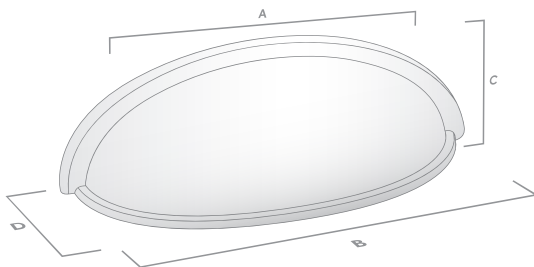

SPECIFICATION SHEET

DECADE

The Nostalgia Collection

Cup Pull

Code	CTC (A)	Length (B)	Height (C)	Projection (D)	Finish
200.076.10	76mm	97mm	27mm	18mm	Dull Brushed Nickel
200.076.28	76mm	97mm	27mm	18mm	Polished Nickel
200.076.80	76mm	97mm	27mm	18mm	Oil Rubbed Bronze

Code	CTC (A)	Length (B)	Height (C)	Projection (D)	Finish
202.076.10	76mm	95mm	32mm	23mm	Dull Brushed Nickel
202.076.28	76mm	95mm	32mm	23mm	Polished Nickel
202.076.35	76mm	95mm	32mm	23mm	Satin Brass
202.076.80	76mm	95mm	32mm	23mm	Oil Rubbed Bronze
203.076.10	76mm	118mm	37mm	25mm	Dull Brushed Nickel
203.076.28	76mm	118mm	37mm	25mm	Polished Nickel
203.076.35	76mm	118mm	37mm	25mm	Satin Brass
203.076.80	76mm	118mm	37mm	25mm	Oil Rubbed Bronze

Code	CTC (A)	Length (B)	Width (D)	Projection (C)	Finish
208.076.10	76mm	87mm	13mm	24mm	Dull Brushed Nickel
208.076.28	76mm	87mm	13mm	24mm	Polished Nickel
208.076.35	76mm	87mm	13mm	24mm	Satin Brass
208.076.80	76mm	87mm	13mm	24mm	Oil Rubbed Bronze
208.102.10	102mm	122mm	16mm	30mm	Dull Brushed Nickel
208.102.28	102mm	122mm	16mm	30mm	Polished Nickel
208.102.35	102mm	122mm	16mm	30mm	Satin Brass
208.102.80	102mm	122mm	16mm	30mm	Oil Rubbed Bronze
208.152.10	152mm	161mm	16mm	30mm	Dull Brushed Nickel
208.152.28	152mm	161mm	16mm	30mm	Polished Nickel
208.152.35	152mm	161mm	16mm	30mm	Satin Brass
208.152.80	152mm	161mm	16mm	30mm	Oil Rubbed Bronze