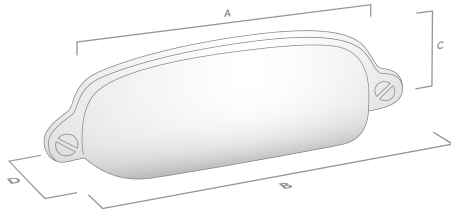

SPECIFICATION SHEET

DECADE

The Nostalgia Collection

Cup Pull

Code	CTC (A)	Length (B)	Height (C)	Projection (D)	Finish
200.076.10	76mm	97mm	27mm	18mm	Dull Brushed Nickel
200.076.28	76mm	97mm	27mm	18mm	Polished Nickel
200.076.80	76mm	97mm	27mm	18mm	Oil Rubbed Bronze

Code	CTC (A)	Length (B)	Height (C)	Projection (D)	Finish
202.076.10	76mm	95mm	32mm	23mm	Dull Brushed Nickel
202.076.28	76mm	95mm	32mm	23mm	Polished Nickel
202.076.35	76mm	95mm	32mm	23mm	Satin Brass
202.076.80	76mm	95mm	32mm	23mm	Oil Rubbed Bronze
203.076.10	76mm	118mm	37mm	25mm	Dull Brushed Nickel
203.076.28	76mm	118mm	37mm	25mm	Polished Nickel
203.076.35	76mm	118mm	37mm	25mm	Satin Brass
203.076.80	76mm	118mm	37mm	25mm	Oil Rubbed Bronze