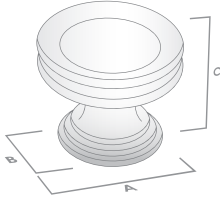

Code	CTC (A)	Length (B)	Width (D)	Projection (C)	Finish
206.102.10	102mm	120mm	19mm	32mm	Dull Brushed Nickel
206.102.28	102mm	120mm	19mm	32mm	Polished Nickel
206.102.35	102mm	120mm	19mm	32mm	Satin Brass
206.102.80	102mm	120mm	19mm	32mm	Oil Rubbed Bronze

Available Finishes:

DECADE

The Nostalgia Collection

Knob

Code	Diameter (A)	Base (B)	Projection (C)	Finish
210.035.10	35mm	25mm	32mm	Dull Brushed Nickel
210.035.28	35mm	25mm	32mm	Polished Nickel
210.035.35	35mm	25mm	32mm	Satin Brass
210.035.80	35mm	25mm	32mm	Oil Rubbed Bronze

Code	Diameter (A)	Base (B)	Projection (C)	Finish
212.032.10	35mm	18mm	32mm	Dull Brushed Nickel
212.032.28	35mm	18mm	32mm	Polished Nickel
212.032.35	35mm	18mm	32mm	Satin Brass
212.032.80	35mm	18mm	32mm	Oil Rubbed Bronze
212.038.10	40mm	20mm	38mm	Dull Brushed Nickel
212.038.28	40mm	20mm	38mm	Polished Nickel
212.038.35	40mm	20mm	38mm	Satin Brass
212.038.80	40mm	20mm	38mm	Oil Rubbed Bronze

Backplate

Code	Diameter (A)	Projection (B)	Finish
216.038.10	38mm	43mm	Dull Brushed Nickel
216.038.28	38mm	43mm	Polished Nickel
216.038.35	38mm	43mm	Satin Brass
216.038.80	38mm	43mm	Oil Rubbed Bronze

Available Finishes: