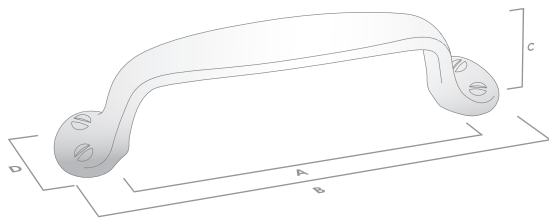

Code	CTC (A)	Length (B)	Width (D)	Projection (C)	Finish
205.102.10	102mm	131mm	25mm	30mm	Dull Brushed Nickel
205.102.28	102mm	131mm	25mm	30mm	Polished Nickel
205.102.80	102mm	131mm	25mm	30mm	Oil Rubbed Bronze