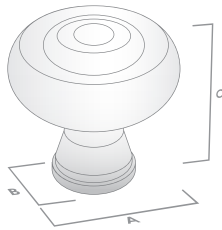

Code	CTC (A)	Length (B)	Width (D)	Projection (C)	Finish
206.102.10	102mm	120mm	19mm	32mm	Dull Brushed Nickel
206.102.28	102mm	120mm	19mm	32mm	Polished Nickel
206.102.35	102mm	120mm	19mm	32mm	Satin Brass
206.102.80	102mm	120mm	19mm	32mm	Oil Rubbed Bronze

Available Finishes:

DECADE

The Nostalgia Collection

Knob

Code	Diameter (A)	Base (B)	Projection (C)	Finish
210.035.10	35mm	25mm	32mm	Dull Brushed Nickel
210.035.28	35mm	25mm	32mm	Polished Nickel
210.035.35	35mm	25mm	32mm	Satin Brass
210.035.80	35mm	25mm	32mm	Oil Rubbed Bronze

Code	Diameter (A)	Base (B)	Projection (C)	Finish
212.032.10	35mm	18mm	32mm	Dull Brushed Nickel
212.032.28	35mm	18mm	32mm	Polished Nickel
212.032.35	35mm	18mm	32mm	Satin Brass
212.032.80	35mm	18mm	32mm	Oil Rubbed Bronze
212.038.10	40mm	20mm	38mm	Dull Brushed Nickel
212.038.28	40mm	20mm	38mm	Polished Nickel
212.038.35	40mm	20mm	38mm	Satin Brass
212.038.80	40mm	20mm	38mm	Oil Rubbed Bronze

Backplate

Code	Diameter (A)	Projection (B)	Finish
216.038.10	38mm	43mm	Dull Brushed Nickel
216.038.28	38mm	43mm	Polished Nickel
216.038.35	38mm	43mm	Satin Brass
216.038.80	38mm	43mm	Oil Rubbed Bronze

Available Finishes: