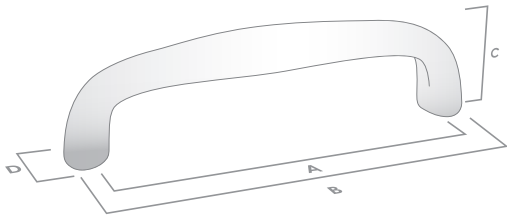

SPECIFICATION SHEET

DECADE

The Nostalgia Collection

Cup Pull

Code	CTC (A)	Length (B)	Height (C)	Projection (D)	Finish
200.076.10	76mm	97mm	27mm	18mm	Dull Brushed Nickel
200.076.28	76mm	97mm	27mm	18mm	Polished Nickel
200.076.80	76mm	97mm	27mm	18mm	Oil Rubbed Bronze

Code	CTC (A)	Length (B)	Height (C)	Projection (D)	Finish
202.076.10	76mm	95mm	32mm	23mm	Dull Brushed Nickel
202.076.28	76mm	95mm	32mm	23mm	Polished Nickel
202.076.35	76mm	95mm	32mm	23mm	Satin Brass
202.076.80	76mm	95mm	32mm	23mm	Oil Rubbed Bronze
203.076.10	76mm	118mm	37mm	25mm	Dull Brushed Nickel
203.076.28	76mm	118mm	37mm	25mm	Polished Nickel
203.076.35	76mm	118mm	37mm	25mm	Satin Brass
203.076.80	76mm	118mm	37mm	25mm	Oil Rubbed Bronze

Code	CTC (A)	Length (B)	Width (D)	Projection (C)	Finish
208.076.10	76mm	87mm	13mm	24mm	Dull Brushed Nickel
208.076.28	76mm	87mm	13mm	24mm	Polished Nickel
208.076.35	76mm	87mm	13mm	24mm	Satin Brass
208.076.80	76mm	87mm	13mm	24mm	Oil Rubbed Bronze
208.102.10	102mm	122mm	16mm	30mm	Dull Brushed Nickel
208.102.28	102mm	122mm	16mm	30mm	Polished Nickel
208.102.35	102mm	122mm	16mm	30mm	Satin Brass
208.102.80	102mm	122mm	16mm	30mm	Oil Rubbed Bronze
208.152.10	152mm	161mm	16mm	30mm	Dull Brushed Nickel
208.152.28	152mm	161mm	16mm	30mm	Polished Nickel
208.152.35	152mm	161mm	16mm	30mm	Satin Brass
208.152.80	152mm	161mm	16mm	30mm	Oil Rubbed Bronze