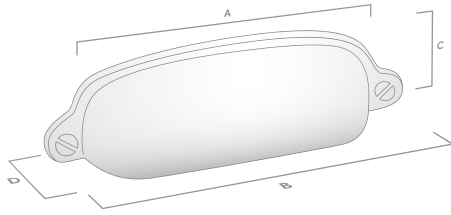

SPECIFICATION SHEET

DECADE

The Nostalgia Collection

Cup Pull

Code	CTC (A)	Length (B)	Height (C)	Projection (D)	Finish
200.076.10	76mm	97mm	27mm	18mm	Dull Brushed Nickel
200.076.28	76mm	97mm	27mm	18mm	Polished Nickel
200.076.80	76mm	97mm	27mm	18mm	Oil Rubbed Bronze

Code	CTC (A)	Length (B)	Height (C)	Projection (D)	Finish
202.076.10	76mm	95mm	32mm	23mm	Dull Brushed Nickel
202.076.28	76mm	95mm	32mm	23mm	Polished Nickel
202.076.35	76mm	95mm	32mm	23mm	Satin Brass
202.076.80	76mm	95mm	32mm	23mm	Oil Rubbed Bronze
203.076.10	76mm	118mm	37mm	25mm	Dull Brushed Nickel
203.076.28	76mm	118mm	37mm	25mm	Polished Nickel
203.076.35	76mm	118mm	37mm	25mm	Satin Brass
203.076.80	76mm	118mm	37mm	25mm	Oil Rubbed Bronze