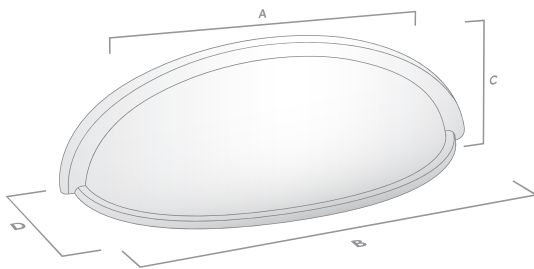

SPECIFICATION SHEET

DECADE

The Nostalgia Collection

Cup Pull

Code	CTC (A)	Length (B)	Height (C)	Projection (D)	Finish
200.076.10	76mm	97mm	27mm	18mm	Dull Brushed Nickel
200.076.28	76mm	97mm	27mm	18mm	Polished Nickel
200.076.80	76mm	97mm	27mm	18mm	Oil Rubbed Bronze

Code	CTC (A)	Length (B)	Height (C)	Projection (D)	Finish
202.076.10	76mm	95mm	32mm	23mm	Dull Brushed Nickel
202.076.28	76mm	95mm	32mm	23mm	Polished Nickel
202.076.35	76mm	95mm	32mm	23mm	Satin Brass
202.076.80	76mm	95mm	32mm	23mm	Oil Rubbed Bronze
203.076.10	76mm	118mm	37mm	25mm	Dull Brushed Nickel
203.076.28	76mm	118mm	37mm	25mm	Polished Nickel
203.076.35	76mm	118mm	37mm	25mm	Satin Brass
203.076.80	76mm	118mm	37mm	25mm	Oil Rubbed Bronze

Code	CTC (A)	Length (B)	Width (D)	Projection (C)	Finish
208.076.10	76mm	87mm	13mm	24mm	Dull Brushed Nickel
208.076.28	76mm	87mm	13mm	24mm	Polished Nickel
208.076.35	76mm	87mm	13mm	24mm	Satin Brass
208.076.80	76mm	87mm	13mm	24mm	Oil Rubbed Bronze
208.102.10	102mm	122mm	16mm	30mm	Dull Brushed Nickel
208.102.28	102mm	122mm	16mm	30mm	Polished Nickel
208.102.35	102mm	122mm	16mm	30mm	Satin Brass
208.102.80	102mm	122mm	16mm	30mm	Oil Rubbed Bronze
208.152.10	152mm	161mm	16mm	30mm	Dull Brushed Nickel
208.152.28	152mm	161mm	16mm	30mm	Polished Nickel
208.152.35	152mm	161mm	16mm	30mm	Satin Brass
208.152.80	152mm	161mm	16mm	30mm	Oil Rubbed Bronze