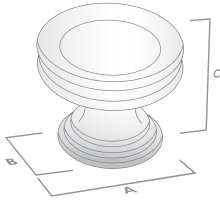

Code	CTC (A)	Length (B)	Width (D)	Projection (C)	Finish
206.102.10	102mm	120mm	19mm	32mm	Dull Brushed Nickel
206.102.28	102mm	120mm	19mm	32mm	Polished Nickel
206.102.35	102mm	120mm	19mm	32mm	Satin Brass
206.102.80	102mm	120mm	19mm	32mm	Oil Rubbed Bronze

Knob

Code	Diameter (A)	Base (B)	Projection (C)	Finish
210.035.10	35mm	25mm	32mm	Dull Brushed Nickel
210.035.28	35mm	25mm	32mm	Polished Nickel
210.035.35	35mm	25mm	32mm	Satin Brass
210.035.80	35mm	25mm	32mm	Oil Rubbed Bronze

Code	Diameter (A)	Base (B)	Projection (C)	Finish
212.032.10	35mm	18mm	32mm	Dull Brushed Nickel
212.032.28	35mm	18mm	32mm	Polished Nickel
212.032.35	35mm	18mm	32mm	Satin Brass
212.032.80	35mm	18mm	32mm	Oil Rubbed Bronze
212.038.10	40mm	20mm	38mm	Dull Brushed Nickel
212.038.28	40mm	20mm	38mm	Polished Nickel
212.038.35	40mm	20mm	38mm	Satin Brass
212.038.80	40mm	20mm	38mm	Oil Rubbed Bronze

Backplate

Code	Diameter (A)	Projection (B)	Finish
216.038.10	38mm	43mm	Dull Brushed Nickel
216.038.28	38mm	43mm	Polished Nickel
216.038.35	38mm	43mm	Satin Brass
216.038.80	38mm	43mm	Oil Rubbed Bronze

Available Finishes: