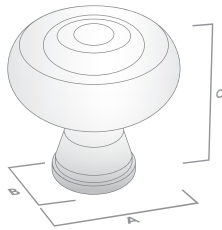

Knob

Code	Diameter (A)	Base (B)	Projection (C)	Finish
210.035.10	35mm	25mm	32mm	Dull Brushed Nickel
210.035.28	35mm	25mm	32mm	Polished Nickel
210.035.35	35mm	25mm	32mm	Satin Brass
210.035.80	35mm	25mm	32mm	Oil Rubbed Bronze

Code	Diameter (A)	Base (B)	Projection (C)	Finish
212.032.10	35mm	18mm	32mm	Dull Brushed Nickel
212.032.28	35mm	18mm	32mm	Polished Nickel
212.032.35	35mm	18mm	32mm	Satin Brass
212.032.80	35mm	18mm	32mm	Oil Rubbed Bronze
212.038.10	40mm	20mm	38mm	Dull Brushed Nickel
212.038.28	40mm	20mm	38mm	Polished Nickel
212.038.35	40mm	20mm	38mm	Satin Brass
212.038.80	40mm	20mm	38mm	Oil Rubbed Bronze