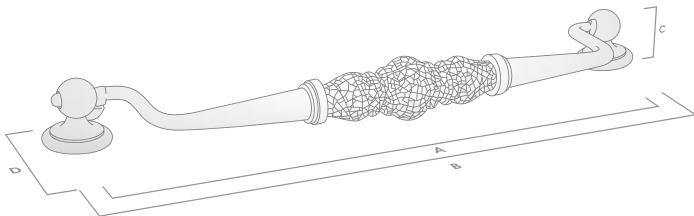

Swivel Bail Handle

Code	CTC (A)	Length (B)	Width (D)	Projection (C)	Finish
062.224.16	224mm	245mm	60mm	30mm	White Crackle / Pewter
062.224.17	224mm	245mm	60mm	30mm	Cream Crackle / Antique Brass
062.224.19	224mm	245mm	60mm	30mm	White / Brushed Nickel

Available Finishes: