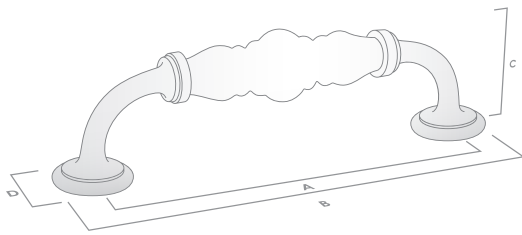

### Handle

Code	CTC (A)	Length (B)	Width (D)	Projection (C)	Finish
062.128.16	128mm	154mm	25mm	40mm	White Crackle / Pewter
062.128.17	128mm	154mm	25mm	40mm	Cream Crackle / Antique Brass
062.128.19	128mm	154mm	25mm	40mm	White / Brushed Nickel