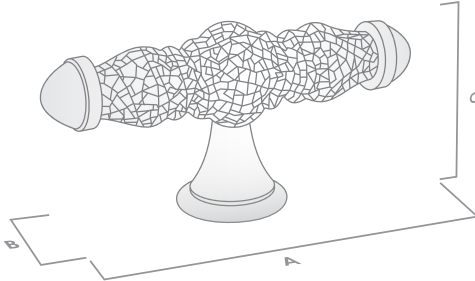

T-Knob

Code	Length (A)	Width (B)	Projection (C)	Finish
062.090.16	90mm	25mm	42mm	White Crackle / Pewter
062.090.17	90mm	25mm	42mm	Cream Crackle / Antique Brass
062.090.19	90mm	25mm	42mm	White / Brushed Nickel